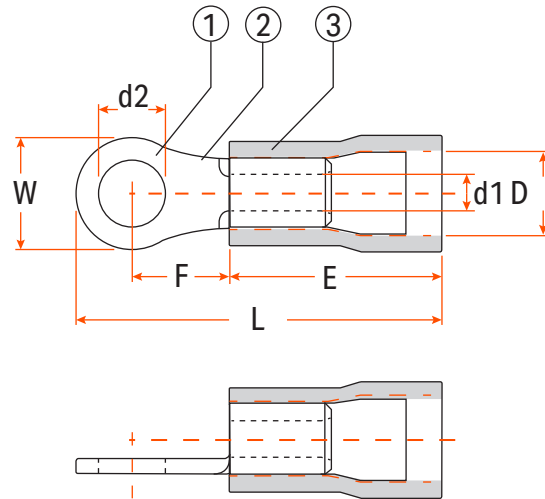

Terminals

Ring Terminals

• Materials:

Conductor: Copper.
Insulation: Vinyl.
Plating: Tin.

• Operating Temperature:

-10°C to +75°C.

• Features:

Max. voltage rating: 600V.
Flared barrel for easy wire insertion.
Low insertion force and easy crimping whilst ensuring secure termination.
NOTE: See table on next page to determine the products holding a UL Certificate.

Standard Ring Terminals

Material

- ① Copper
- ② Tin
- ③ Vinyl
- ④ Copper

Ring Terminals with Copper Sleeve

Max. current rating	
Red	19A
Blue	27A
Yellow	48A

See product technical table on next page

Terminals