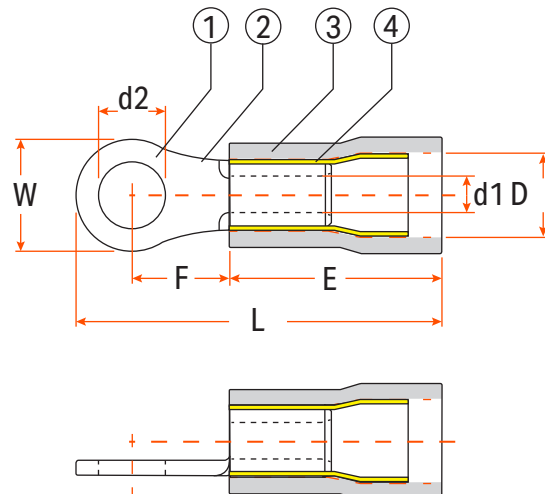

Standard Ring Terminals

Material

- ① Copper
- ② Tin
- ③ Vinyl
- ④ Copper

Ring Terminals with Copper Sleeve

Max. current rating	
Red	19A
Blue	27A
Yellow	48A

See product technical table on next page

Terminals

Ring Terminals

Item No.	Colour	Wire Range (mm ²)	Dimensions (mm)						
			D	d1	d2	W	L	E	F
⓪ WT35	Red	0.5-1.5	4.3	1.7	3.3	5.5	17.5	10.0	4.8
⓪ WT36	Red	0.5-1.5	4.3	1.7	3.8	5.5	17.5	10.0	4.8
⓪ WT37	Red	0.5-1.5	4.3	1.7	4.4	6.6	19.4	10.0	6.3
⓪ WT38	Red	0.5-1.5	4.3	1.7	5.4	8.0	20.8	10.0	7.0
WT38-L	Red	0.5-1.5	4.3	1.7	5.4	8.0	20.8	10.0	7.0
⓪ WT39	Red	0.5-1.5	4.3	1.7	6.5	11.6	26.7	10.0	11.0
WT39-L	Red	0.5-1.5	4.3	1.7	6.5	11.6	26.7	10.0	11.0
⓪ WT40	Red	0.5-1.5	4.3	1.7	8.5	11.6	26.7	10.0	11.0
WT40-L	Red	0.5-1.5	4.3	1.7	8.5	11.6	26.7	10.0	11.0
⓪ WT80	Red	0.5-1.5	4.3	1.7	10.5	13.6	30.5	10.0	13.9
⓪ WT87	Red	0.5-1.5	4.3	1.7	13.0	18.0	35.4	10.0	15.2
⓪ WT41	Blue	1.5-2.5	4.8	2.3	3.3	6.6	17.8	10.0	4.7
⓪ WT42	Blue	1.5-2.5	4.8	2.3	3.8	6.6	17.8	10.0	4.7
⓪ WT43	Blue	1.5-2.5	4.8	2.3	4.4	6.6	21.8	10.0	6.3
⓪ WT44	Blue	1.5-2.5	4.8	2.3	5.4	8.5	21.8	10.0	7.8
WT44-L	Blue	1.5-2.5	4.8	2.3	5.4	8.5	21.8	10.0	7.8
⓪ WT45	Blue	1.5-2.5	4.8	2.3	6.4	12.0	26.8	10.0	11.0
WT45-L	Blue	1.5-2.5	4.8	2.3	6.4	12.0	26.8	10.0	11.0
⓪ WT46	Blue	1.5-2.5	4.8	2.3	8.4	12.0	26.8	10.0	11.0
WT46-L	Blue	1.5-2.5	4.8	2.3	8.4	12.0	26.8	10.0	11.0
⓪ WT47	Blue	1.5-2.5	4.8	2.3	10.5	13.6	30.5	10.0	13.9
⓪ WT48	Blue	1.5-2.5	4.8	2.3	13.0	19.2	35.4	10.0	15.2
⓪ WT88	Yellow	4.0-6.0	6.7	3.4	3.7	7.2	22.7	13.0	6.1
⓪ WT49	Yellow	4.0-6.0	6.7	3.4	4.4	7.2	23.2	13.0	6.1
⓪ WT50	Yellow	4.0-6.0	6.7	3.4	5.4	9.5	27.3	13.0	8.3
⓪ WT51	Yellow	4.0-6.0	6.7	3.4	6.4	12.0	29.5	13.0	11.2
WT51-L	Yellow	4.0-6.0	6.7	3.4	6.4	12.0	29.5	13.0	11.2
⓪ WT52	Yellow	4.0-6.0	6.7	3.4	8.5	15.0	34.5	13.0	13.5
WT52-L	Yellow	4.0-6.0	6.7	3.4	8.5	15.0	34.5	13.0	13.5
⓪ WT53	Yellow	4.0-6.0	6.7	3.4	10.6	15.0	34.5	13.0	13.5
WT53-L	Yellow	4.0-6.0	6.7	3.4	10.6	15.0	34.5	13.0	13.5
⓪ WT54	Yellow	4.0-6.0	6.7	3.4	13.0	19.2	39.1	13.0	16.0